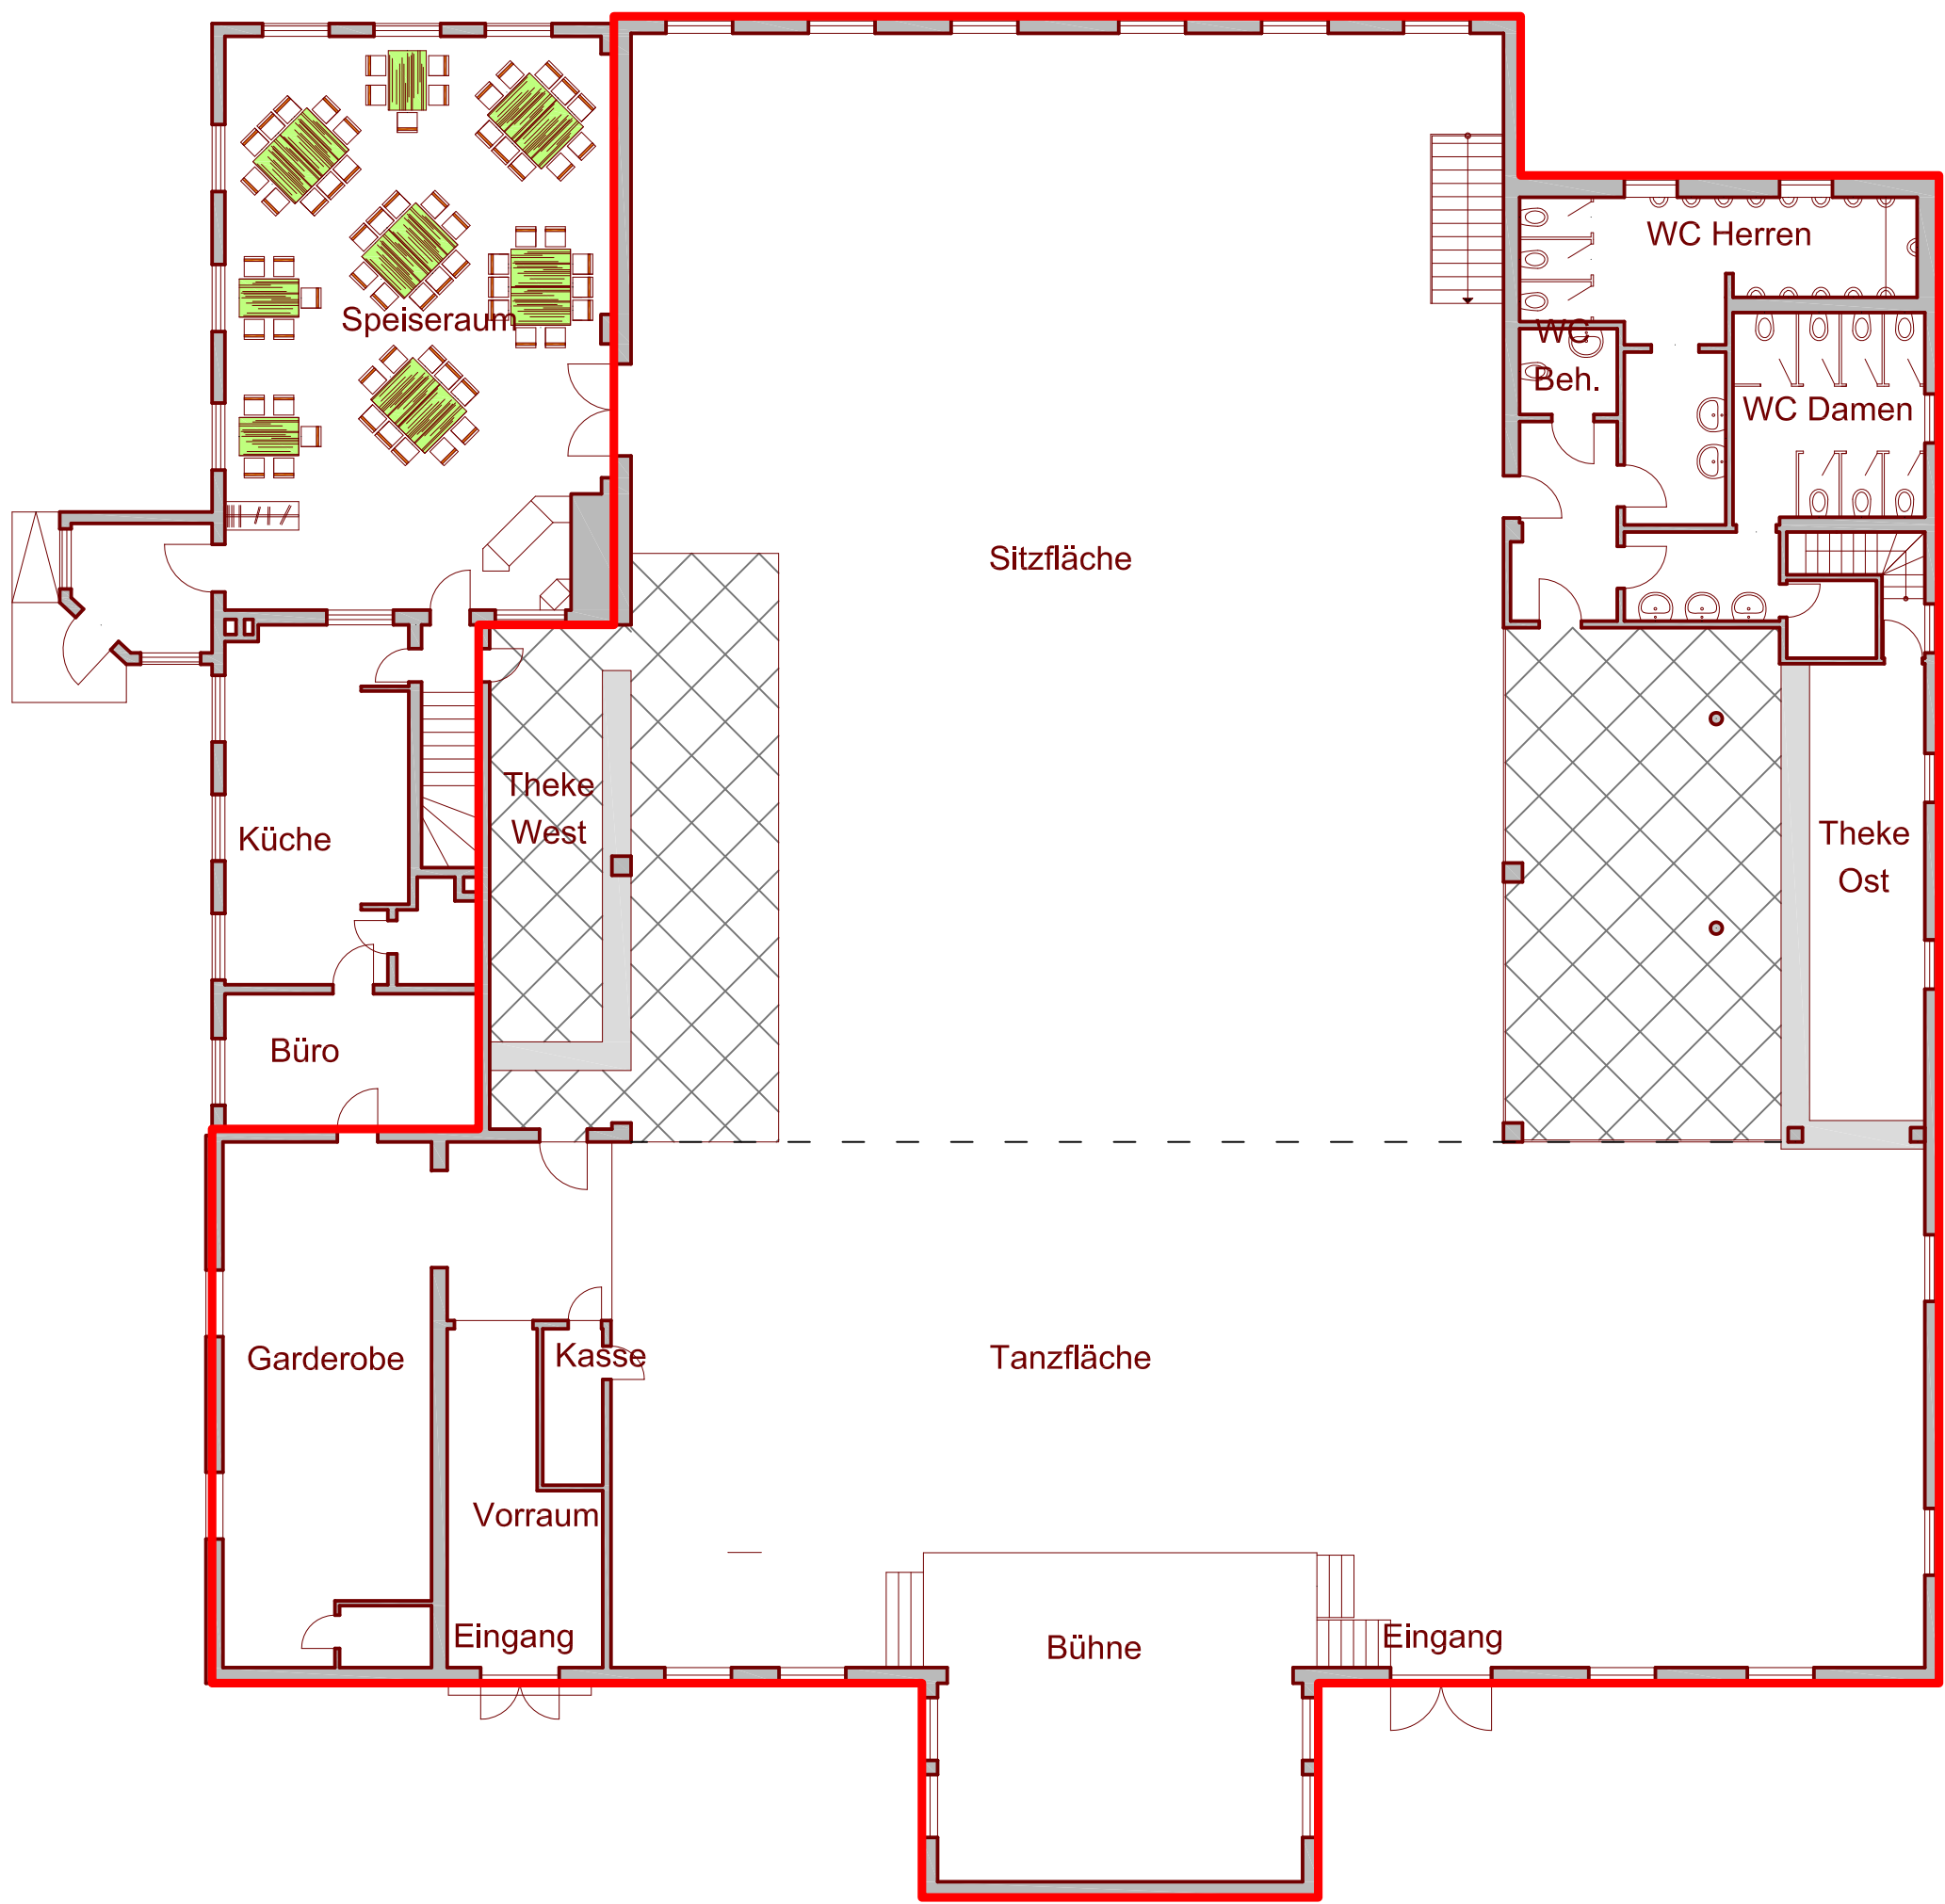

Schützenhalle Hirschberg Grundriss Große Halle

ca. 8,17m ca. 18,33m ca. 8,33m

ca. 12,05m
ca. 7,56m
ca. 2,84m
ca. 11,04 m

ca. 9,68m
ca. 9,60m
ca. 31,67m
ca. 10,89m